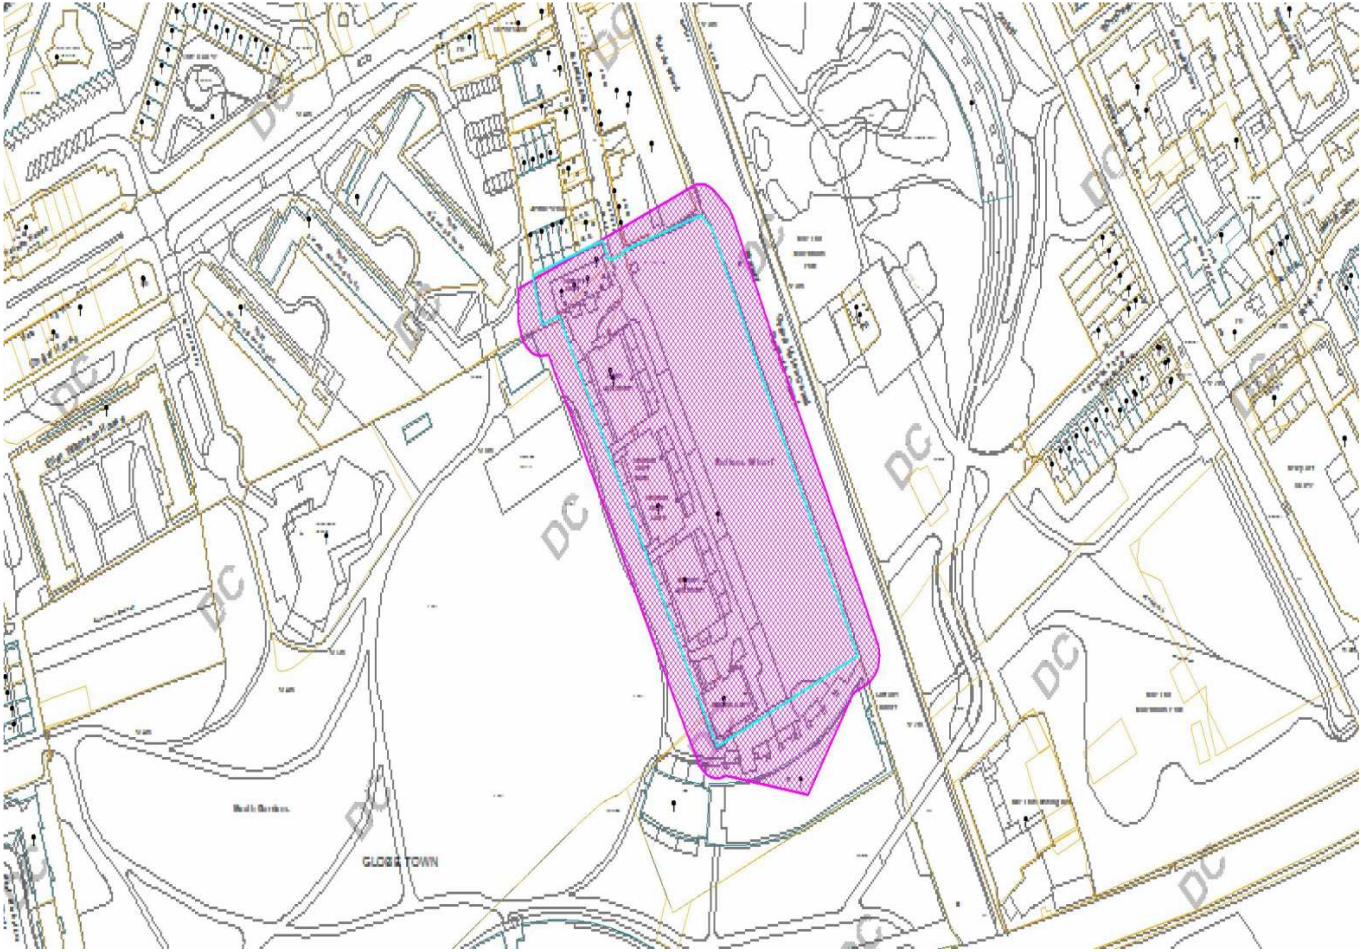

Planning Application Site Map  
PA/13/02108

Not to scale.

This Site Map displays the Planning Application site boundary and the neighbouring Occupiers/Owners who were notified as part of the Planning Application process.

© Crown copyright and database rights 2013 Ordnance Survey, London Borough of Tower Hamlets 100019288